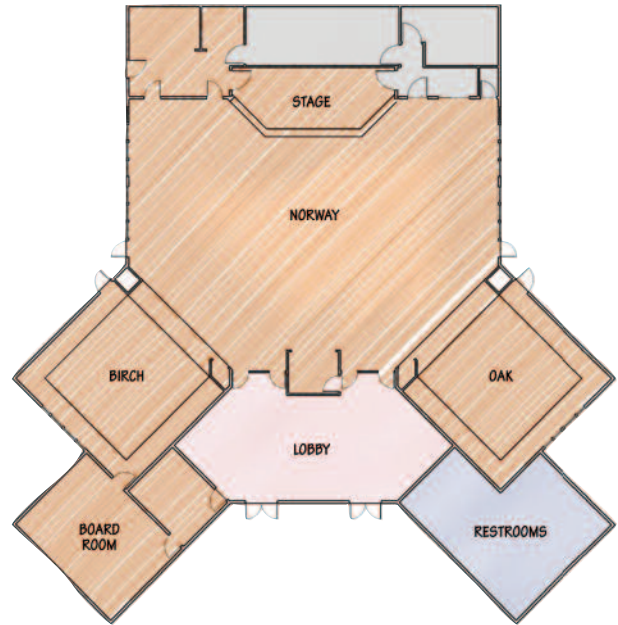

GROW. ENGAGE. STRENGTHEN.

A Lifetime OF MEMORIES...

• THE HISTORIC •
GRAND VIEW LODGE
• ON GULL LAKE •

Grand View Lodge hosts some of the region’s foremost conferences and special events. Set amidst towering pines along the shores of Gull Lake, our variety of meeting venues can be customized to reflect the mood and ambiance of your special event – from an intimate private family dinner to a global corporate conference with multiple speakers and sessions. Our Gull Lake Center features 25,000 square feet of ballroom space, breakout rooms, and flexible meeting space for unique and memorable events of up to 500 people. State of the art technology is available to make your event seamless.

NORWAY CENTER

	Banquet	Conference	U-Shape
Norway with Birch & Oak (4600 SF)	300
Norway Room (2800 SF)	205	75	40
Birch Room (900 SF)	50	50	35
Oak Room (900 SF)	50	50	35
Board Room (486 SF)	20	20	...

	Classroom	Theatre	Reception
Norway with Birch & Oak (4600 SF)	250	500	400
Norway Room (2800 SF)	150	350	275
Birch Room (900 SF)	30	40	25
Oak Room (900 SF)	30	40	25
Board Room (486 SF)	20

THE HISTORIC INN

	Banquet	Conference	U-Shape
Pine Room (2385 SF)	200	200	60
Lakeside Room (1380 SF)	100	84	...

	Classroom	Theatre	Reception
Pine Room (2385 SF)	50	150	40
Lakeside Room (1380 SF)	24	58	28

GULL LAKE CENTER

	Banquet	Conference	Square	U-Shape	Classroom	Theatre	Reception
Grand Ballroom (80'x80' – 6400 SF)	516	354	652	688
Ballroom A (40'x80' – 3200 SF)	258	89	177	326	344
Ballroom B (40'x80' – 3200 SF)	258	89	177	326	344
Lake Itasca (1954 SF)	160	...	34	56	108	212	185
Itasca A (977 SF)	80	23	17	28	46	106	94
Itasca B (977 SF)	80	23	17	28	46	106	94
Lake Margaret (1415 SF)	118	...	36	34	80	156	142
Margaret A (707 SF)	58	16	18	16	40	76	70
Margaret B (707 SF)	58	16	18	16	40	76	70
Lake Edward (680 SF)	56	16	18	16	38	75	68
Lake Hubert (upstairs – 427 SF)	32	10	12	10	24	38	42
Headwaters Wine Cellar (downstairs – 1993 SF)	50