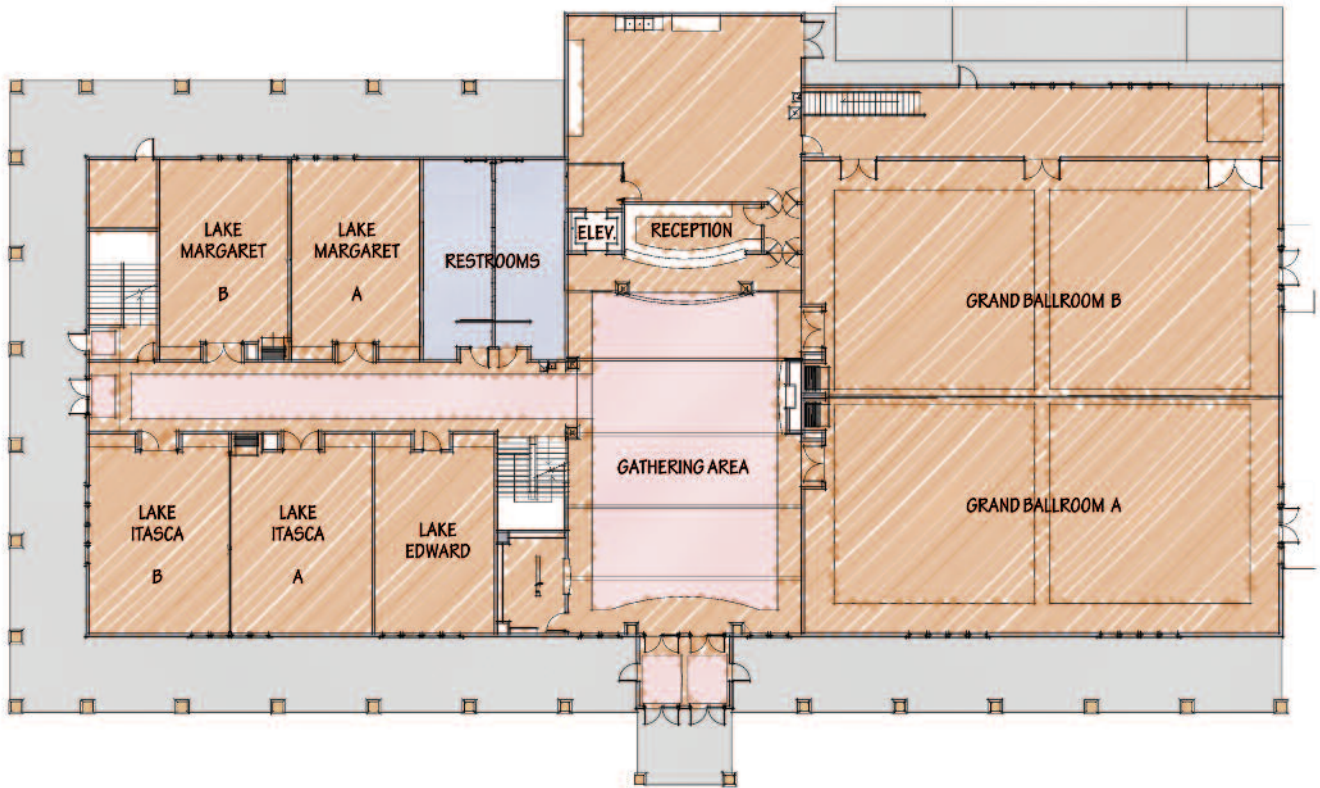

NORWAY CENTER

	Banquet	Conference	U-Shape
Norway with Birch & Oak (4600 SF)	300
Norway Room (2800 SF)	205	75	40
Birch Room (900 SF)	50	50	35
Oak Room (900 SF)	50	50	35
Board Room (486 SF)	20	20	...

	Classroom	Theatre	Reception
Norway with Birch & Oak (4600 SF)	250	500	400
Norway Room (2800 SF)	150	350	275
Birch Room (900 SF)	30	40	25
Oak Room (900 SF)	30	40	25
Board Room (486 SF)	20

THE HISTORIC INN

	Banquet	Conference	U-Shape
Pine Room (2385 SF)	200	200	60
Lakeside Room (1380 SF)	100	84	...

	Classroom	Theatre	Reception
Pine Room (2385 SF)	50	150	40
Lakeside Room (1380 SF)	24	58	28

GULL LAKE CENTER

	Banquet	Conference	Square	U-Shape	Classroom	Theatre	Reception
Grand Ballroom (80'x80' – 6400 SF)	516	354	652	688
Ballroom A (40'x80' – 3200 SF)	258	89	177	326	344
Ballroom B (40'x80' – 3200 SF)	258	89	177	326	344
Lake Itasca (1954 SF)	160	...	34	56	108	212	185
Itasca A (977 SF)	80	23	17	28	46	106	94
Itasca B (977 SF)	80	23	17	28	46	106	94
Lake Margaret (1415 SF)	118	...	36	34	80	156	142
Margaret A (707 SF)	58	16	18	16	40	76	70
Margaret B (707 SF)	58	16	18	16	40	76	70
Lake Edward (680 SF)	56	16	18	16	38	75	68
Lake Hubert (upstairs – 427 SF)	32	10	12	10	24	38	42
Headwaters Wine Cellar (downstairs – 1993 SF)	50